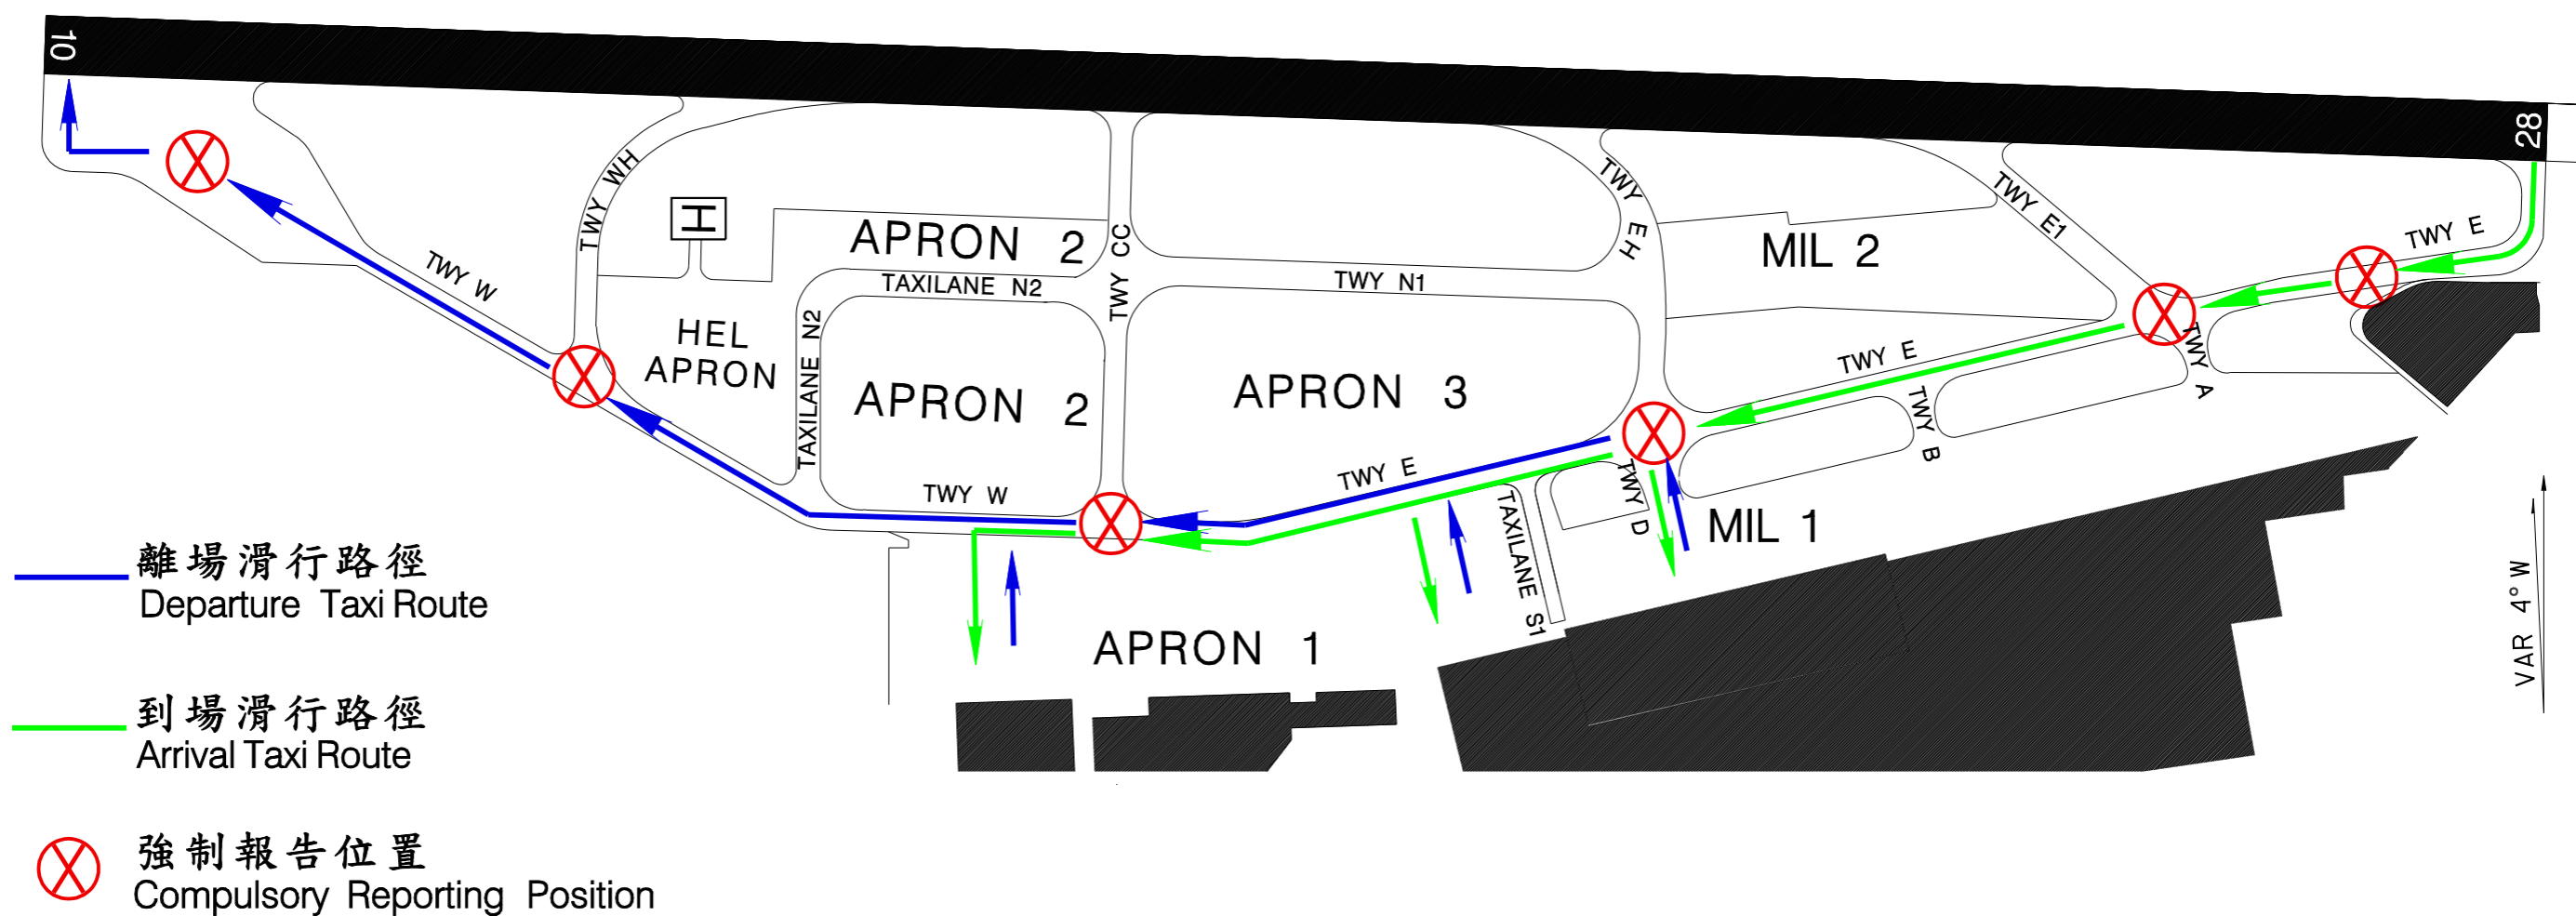

低能見度標準滑行路徑 (10跑道離場/到場) Standard Route for Taxiing during Low Visibility (RWY 10 Departure /Arrival)

CHANGES: NEW PAGE NUMBER